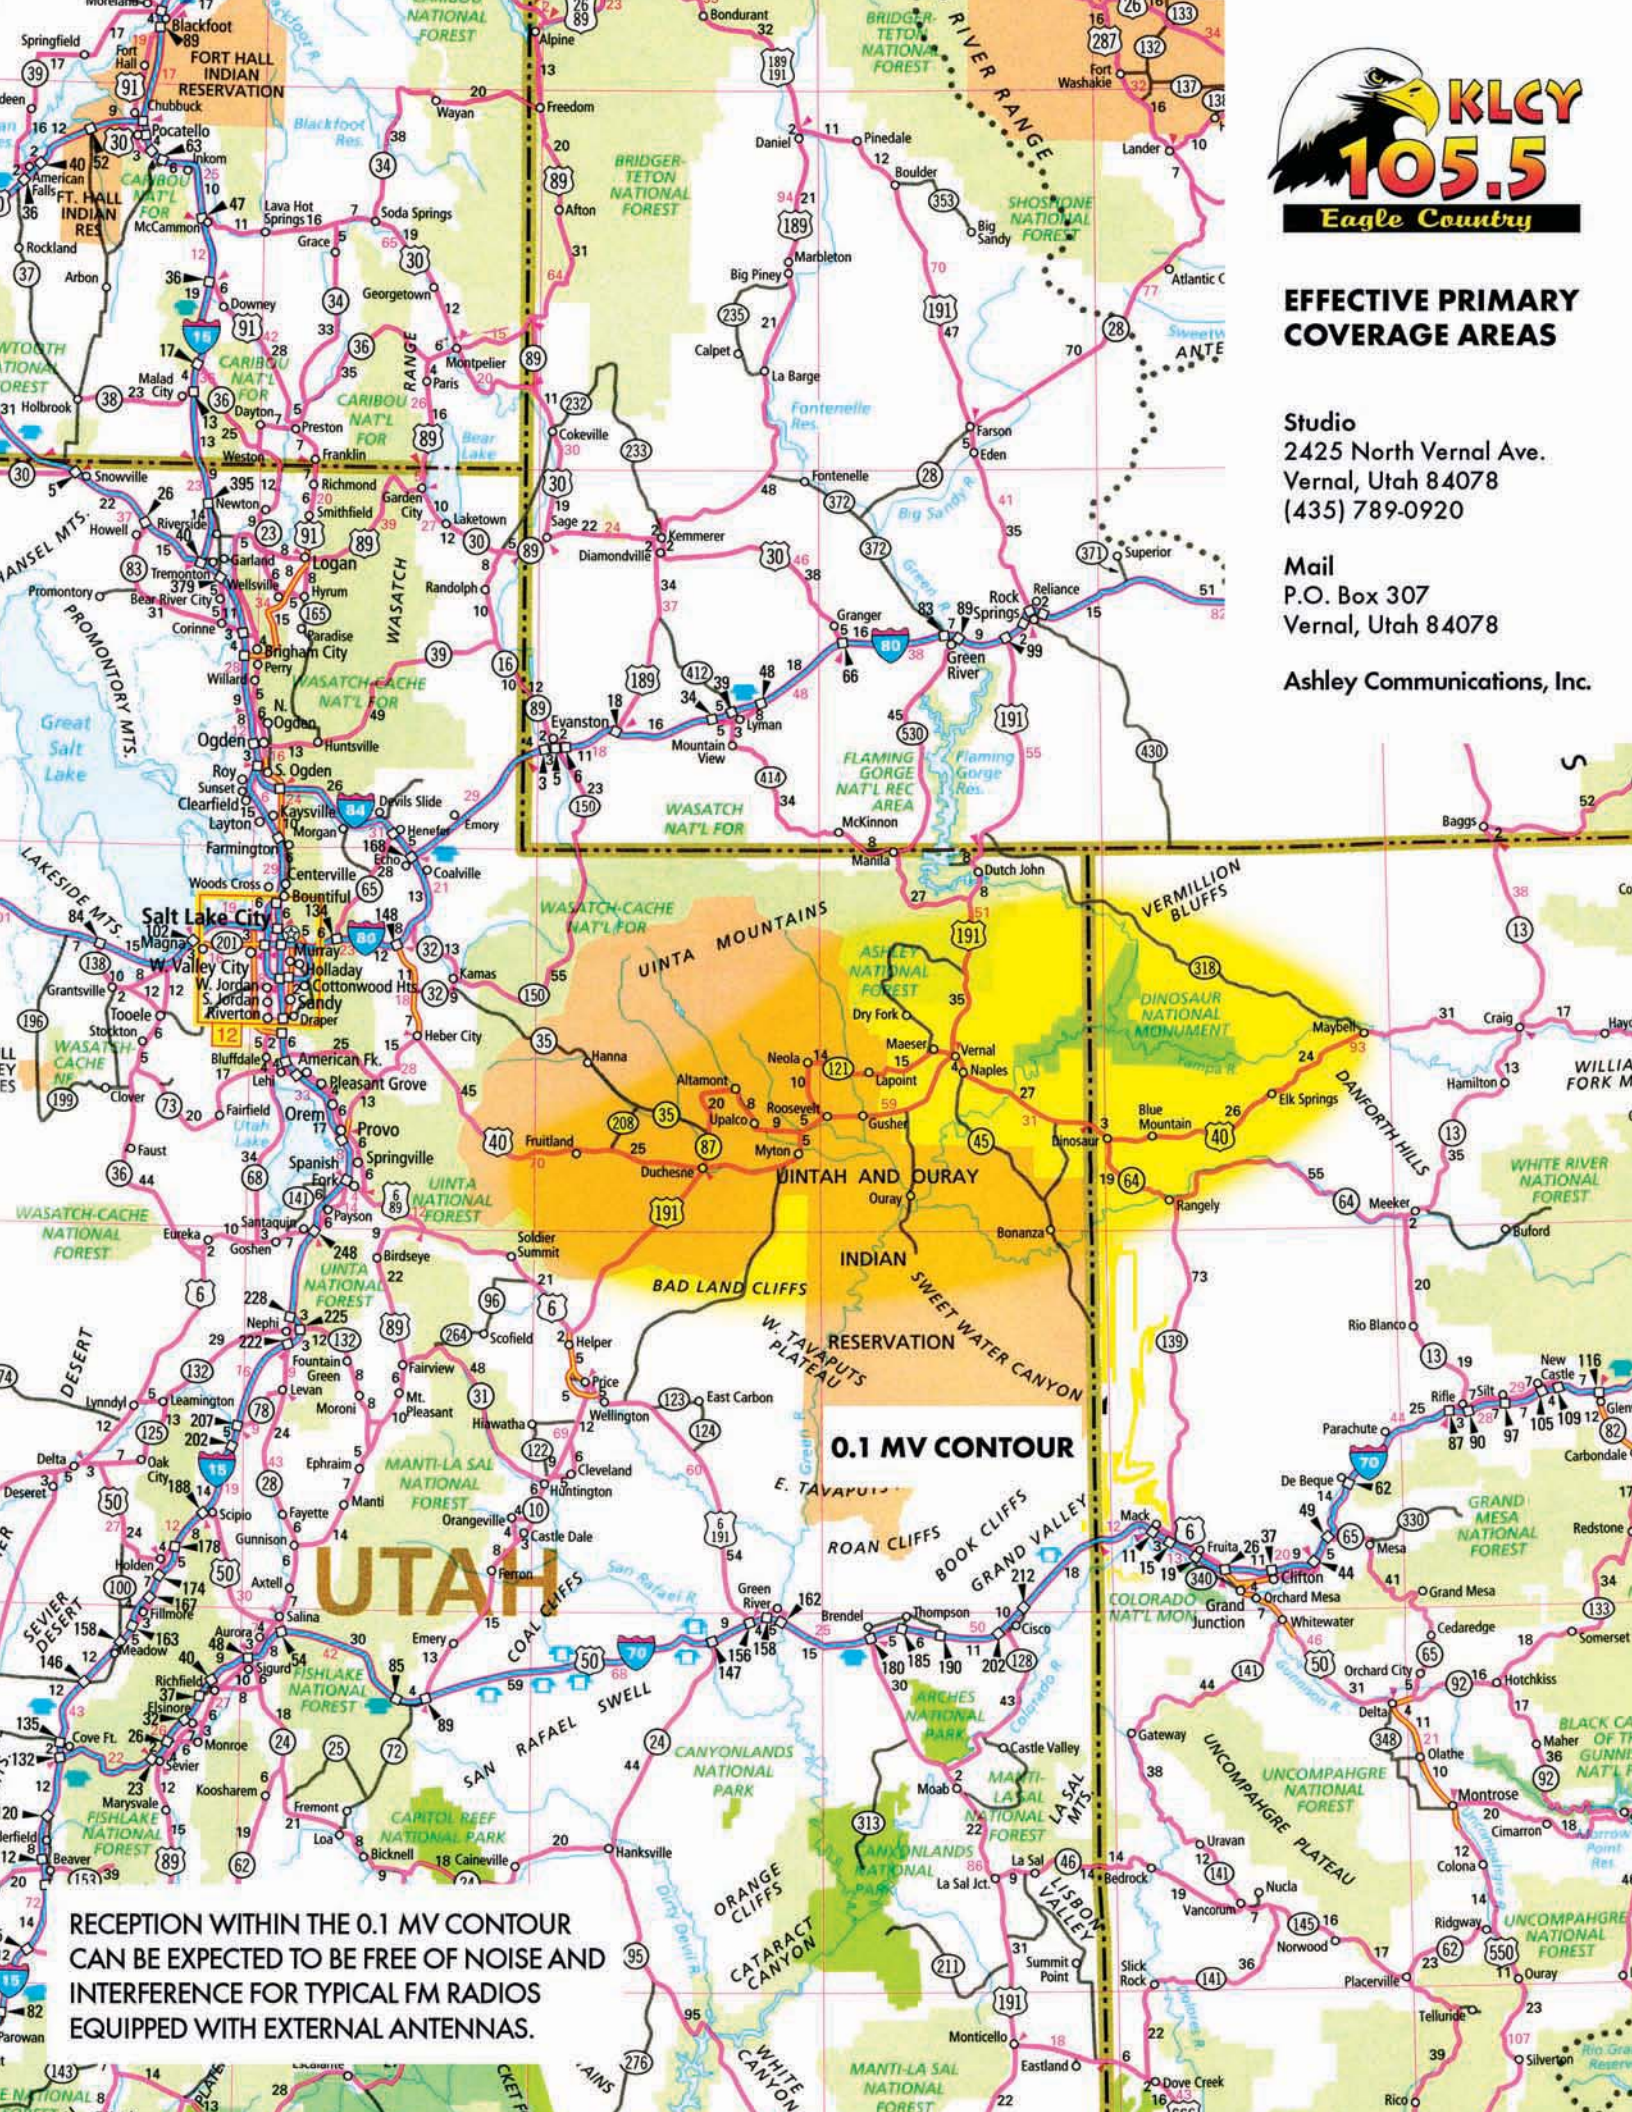

AM 920 KVEL 920 NEWS·TALK·SPORTS

EFFECTIVE PRIMARY COVERAGE AREAS

Studio
2425 North Vernal Ave.
Vernal, Utah 84078
(435) 789-0920

Mail
P.O. Box 307
Vernal, Utah 84078

Ashley Communications, Inc.

**NIGHTTIME PRIMARY
2.0 MV CONTOUR**

**DAYTIME PRIMARY
0.5 MV CONTOUR**

LISTENING WITHIN THE PRIMARY CONTOUR CAN BE EXPECTED TO BE FREE OF NOISE AND INTERFERENCE FOR TYPICAL AM RADIOS USED INSIDE HOME. ACCEPTABLE CAR RADIO RECEPTION DURING DAYTIME EXISTS BEYOND THE PRIMARY CONTOUR IN NOISE-FREE AREAS.

EFFECTIVE PRIMARY COVERAGE AREAS

Studio
2425 North Vernal Ave.
Vernal, Utah 84078
(435) 789-0920

Mail
P.O. Box 307
Vernal, Utah 84078

Ashley Communications, Inc.

0.1 MV CONTOUR

RECEPTION WITHIN THE 0.1 MV CONTOUR CAN BE EXPECTED TO BE FREE OF NOISE AND INTERFERENCE FOR TYPICAL FM RADIOS EQUIPPED WITH EXTERNAL ANTENNAS.