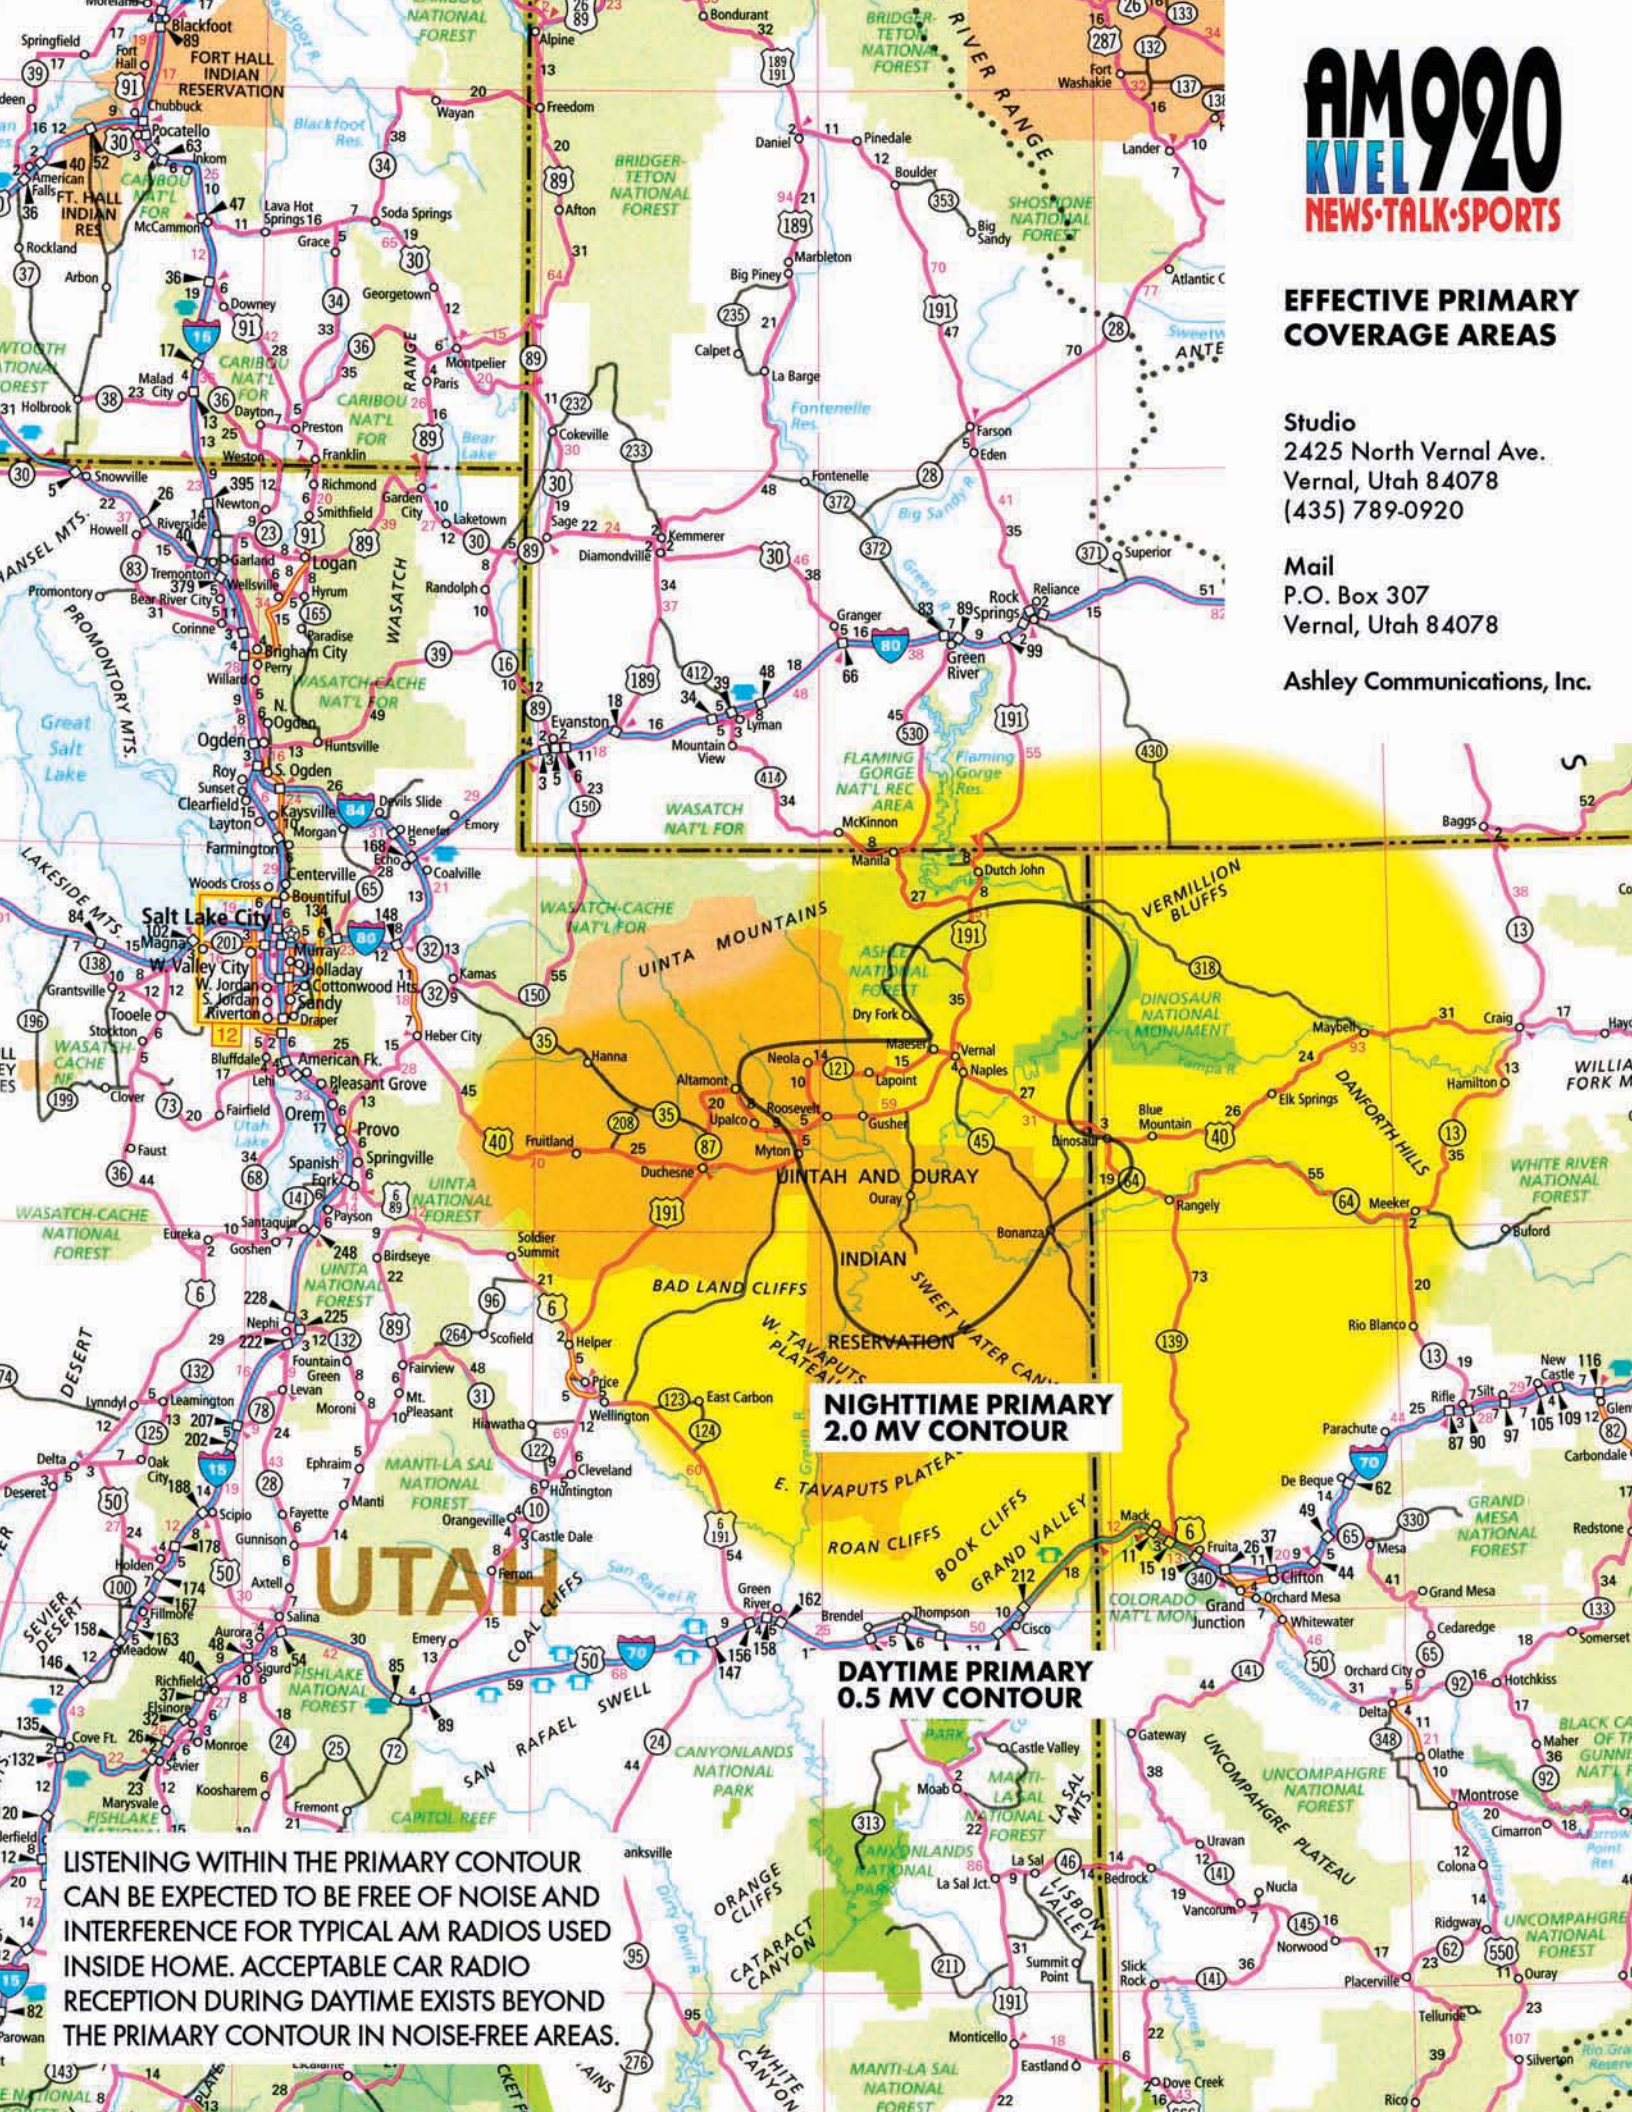

AM 920 KVEL 920 NEWS·TALK·SPORTS

EFFECTIVE PRIMARY COVERAGE AREAS

Studio
2425 North Vernal Ave.
Vernal, Utah 84078
(435) 789-0920

Mail
P.O. Box 307
Vernal, Utah 84078

Ashley Communications, Inc.

**NIGHTTIME PRIMARY
2.0 MV CONTOUR**

**DAYTIME PRIMARY
0.5 MV CONTOUR**

LISTENING WITHIN THE PRIMARY CONTOUR CAN BE EXPECTED TO BE FREE OF NOISE AND INTERFERENCE FOR TYPICAL AM RADIOS USED INSIDE HOME. ACCEPTABLE CAR RADIO RECEPTION DURING DAYTIME EXISTS BEYOND THE PRIMARY CONTOUR IN NOISE-FREE AREAS.

EFFECTIVE PRIMARY COVERAGE AREAS

Studio
2425 North Vernal Ave.
Vernal, Utah 84078
(435) 789-0920

Mail
P.O. Box 307
Vernal, Utah 84078

Ashley Communications, Inc.

0.1 MV CONTOUR

RECEPTION WITHIN THE 0.1 MV CONTOUR CAN BE EXPECTED TO BE FREE OF NOISE AND INTERFERENCE FOR TYPICAL FM RADIOS EQUIPPED WITH EXTERNAL ANTENNAS.